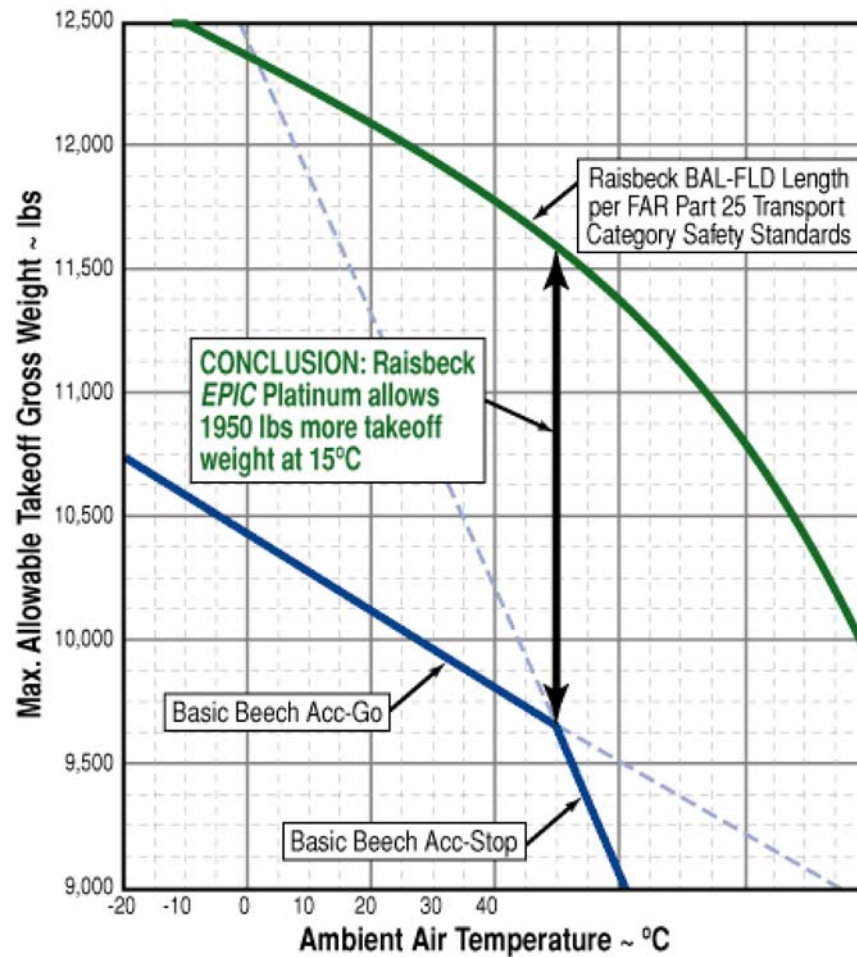

## Effect of Super King Air 200/B200 *EPIC* Platinum on Safe takeoff Gross Weight

Runway Length: 3,030 ft Field Elevation: SL Flap Setting: 40%

Raisbeck data per 14CFR Part 25 and FAA AC 25-7.  
All data from FAA-approved flight manuals.  
Data shown for high footation gear.